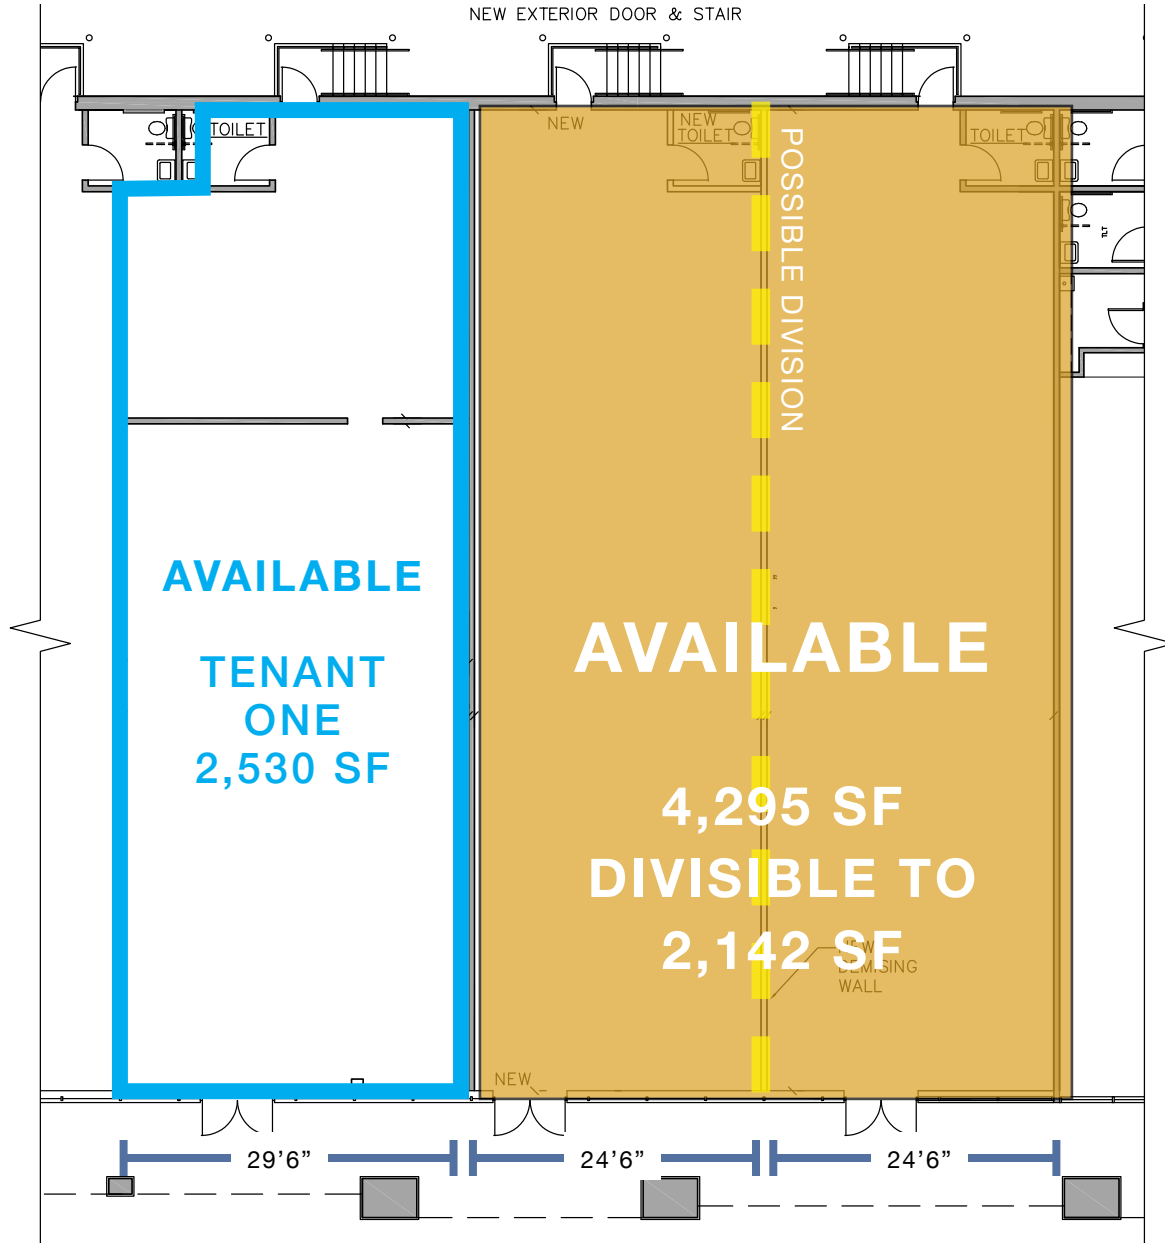

AVON MARKETPLACE

380 WEST MAIN STREET, AVON, CT

57 Wilton Road, Westport, CT 06880 | Phone 203.221.8148 | Fax 203.341.7494 | www.davidadamrealty.com

The information above has been obtained from sources believed to be reliable. While we do not doubt it's accuracy, we have not verified it and make no guarantee, warranty or representation about it. It is your responsibility to independently confirm its accuracy and completeness.