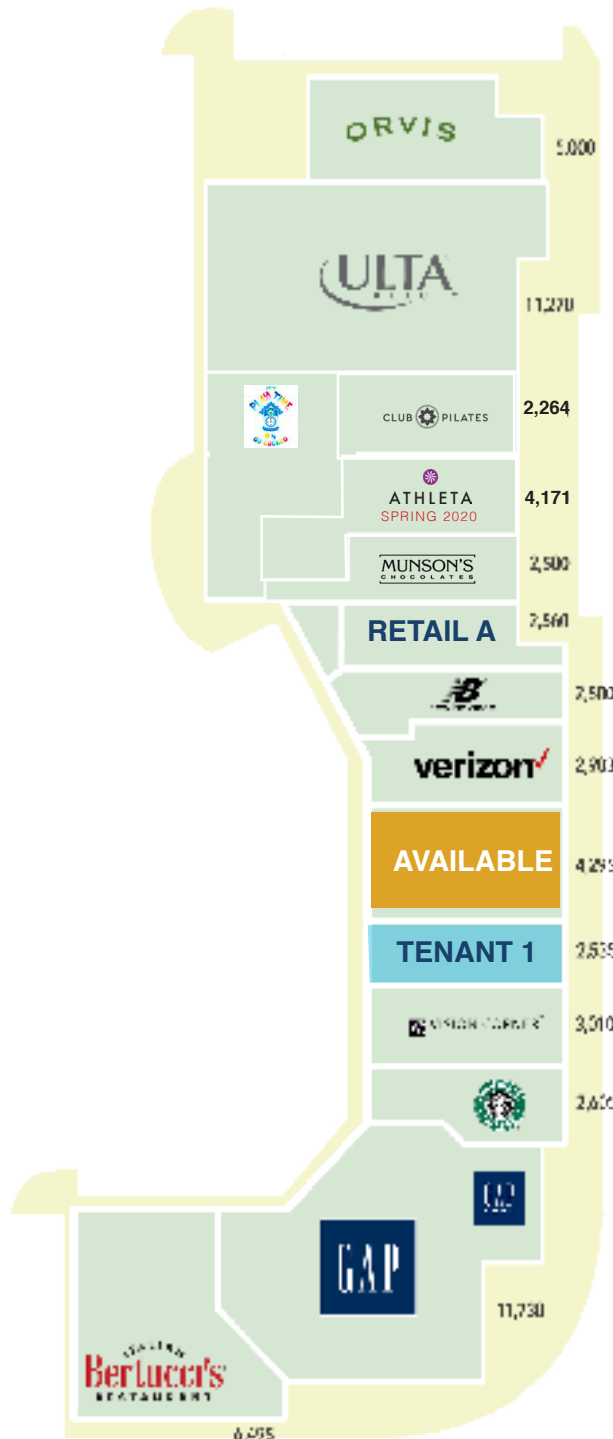

AVON MARKETPLACE

380 WEST MAIN STREET, AVON, CT

USE
RETAIL

SIZE
4,295 SF DIVISIBLE TO 2,142 SF

RENT
\$35.00 PSF NNN

AVAILABLE
AT ONCE

DESCRIPTION: Marquee storefront with 50' of frontage available in the highly visible Avon Marketplace. This well-established, vibrant lifestyle center is home to the new Athleta, and includes Club Pilates, Ulta, Orvis, Gap, Starbucks and more! Great opportunity for signature presence in highly desirable Avon/Simsbury market .

AVON MARKETPLACE

380 WEST MAIN STREET, AVON, CT

↑ **ADDITIONAL STORES**
CVS Pharmacy

↓ **ADDITIONAL STORES**
Petvalu, Relax The Back,
European Wax Center
& BurgerFi

57 Wilton Road, Westport, CT 06880 | Phone 203.221.8148 | Fax 203.341.7494 | www.davidadamrealty.com